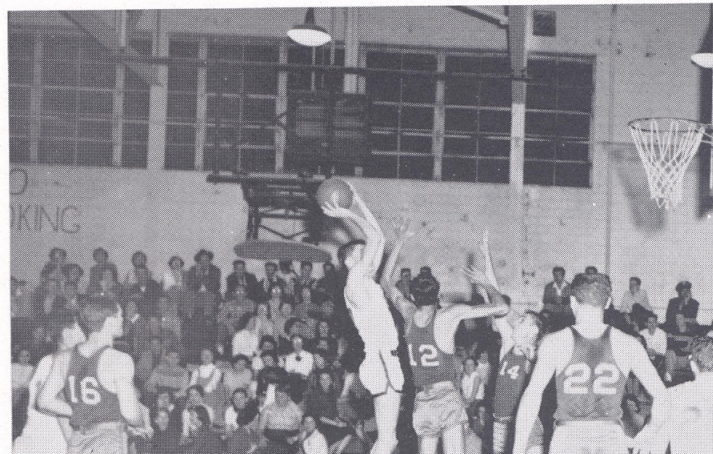

Larry May goes downfield for Pasadena yardage!

PASADENA—38 ST. THOMAS—0

Pasadena's duel-attacking Eagles hammered out a victory over Saint Thomas as 7,000 customers witnessed this season's football opener in Eagle Memorial Stadium. Stunned by three touchdowns in the space of five minutes, the Toms never threatened, and only once advanced to Pasadena's 36 in the second period. Claude Pace and Larry May starred on Pasadena's offense. Sam Casteneda, Bill Ford, Lewis Moncrief, and Jimmy Johnson were Pasadena's shining lights on defense.

The Brazosport Exporters started and finished fast, but in between were carried away to the aerie of the Pasadena Eagles. Brazosport got off to a flying start early in the first quarter on an 85 yard march for a touchdown. After the kick, Coan broke off 22 yards, climaxing a 59 yard drive for a TD. After the Eagles intercepted a pass, a few plays later, Larry May went around left end for 46 yards for another score. A Brazosport fumble put the ball on the 17. The Eagles moved it to the 5 and Newcomb went over from there. The Exporters kicked to Pasadena, and on the first play of scrimmage Coan went 50 yards for a TD. Coan added to the delight of 9,000 fans when he trotted around right end for the Eagles last tally, covering 8 yards.

BAYTOWN RACKS EAGLES

Led by Jerry Don Smith's 24 points, the Baytown Ganders won this game 66-54. Baytown's height and speed spelled the defeat for Pasadena. Dove and David Stephens led the Eagles with 21 and 12 points respectively. Ken Wood hit for 19 points and was the winner. The Eagles jumped to a quick lead, but lost it and they ended 38-32 in Baytown's favor.